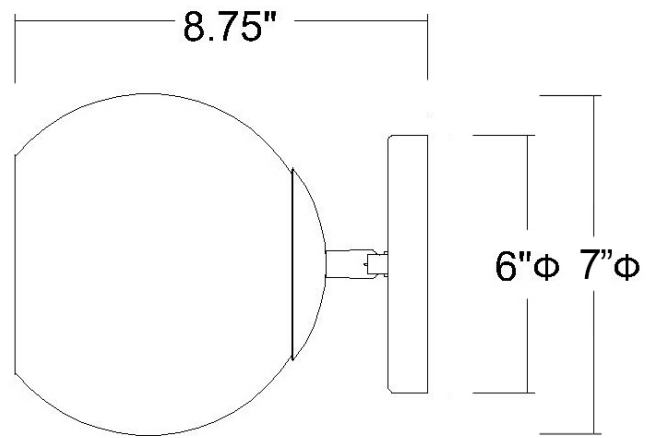

## LUNETTE 1-LIGHT WALL SCONCE

<b>Description:</b>	Lunette 1-Light Wall Sconce
<b>Finish:</b>	Aged Brass
<b>Dimensions:</b>	7" Dia. x 8-3/4" ext. Height on Center: 2-1/4"
<b>Bulbs:</b>	1-100W Med.
<b>Installed Weight:</b>	1.9 lbs.
<b>Certification:</b>	cUL / dry location

<b>Material:</b>	Steel and glass
<b>Shades:</b>	Glass
<b>Glass:</b>	Smoke
<b>Back Plate Dimensions:</b>	6" Dia.
<b>Chain/Wire:</b>	NA
<b>Additional Finishes:</b>	NA