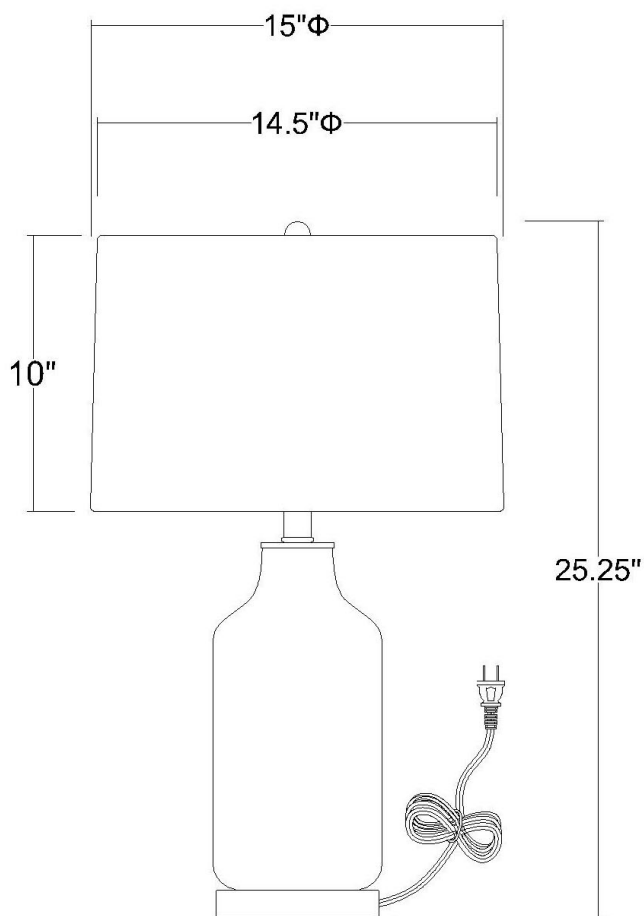

TT80163

TREND HOME 1-LIGHT TABLE LAMP

Description: Trend Home 1-Light Table Lamp

Finish: Polished nickel

Dimensions: 15" Dia. x 25-1/4" H

Bulbs: 1-150W Med.

Installed Weight: 7.5 lbs.

Certification: cUL

Material: Glass

Shade: Seasalt Linen

Shade Dimensions: 14-1/2" x 15" tapered Dia. x 10" H

Glass: Clear and gray

Cord: 6' clear plug-in

Switch: 3-Way Rotary