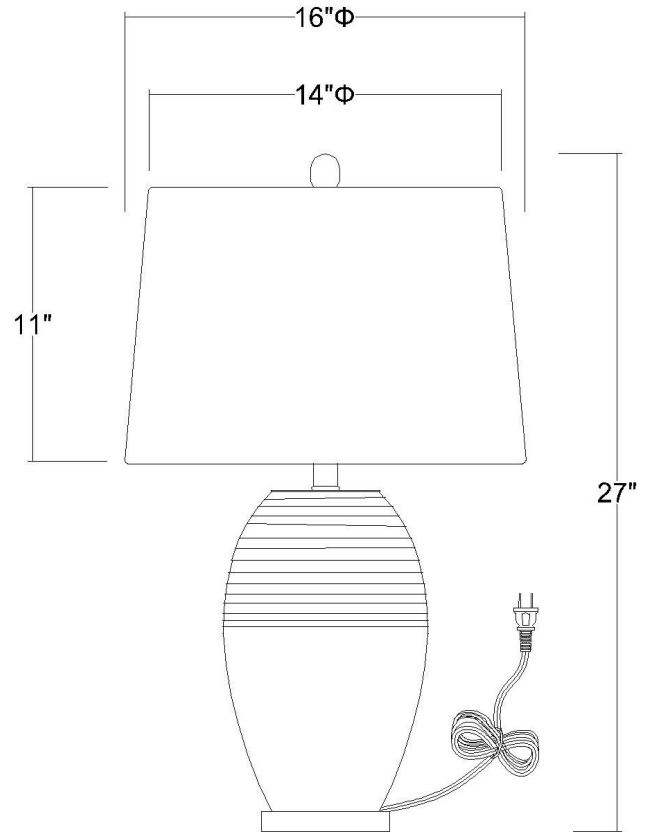

TT80154

TREND HOME 1-LIGHT TABLE LAMP

Description:	Trend Home 1-Light Table Lamp
Finish:	Polished nickel
Dimensions:	16" Dia. x 27" H
Bulbs:	1-150W Med.
Installed Weight:	9 lbs.
Certification:	cUL

Material:	Ceramic
Shade:	Seasalt Linen
Shade Dimensions:	14" x 16" tapered Dia. 11" H
Glass:	NA
Cord:	6' clear plug-in
Switch:	3-Way Rotary