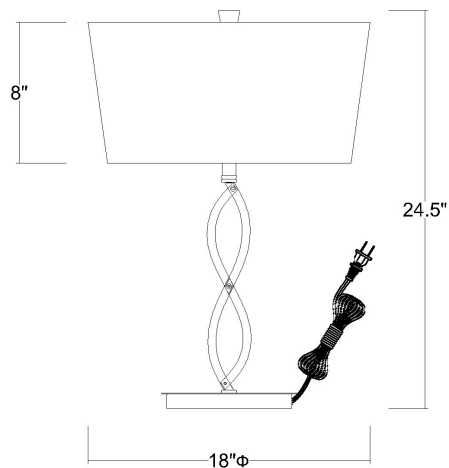

## TREND HOME 1-LIGHT TABLE LAMP

<b>Description:</b>	Trend Home 1-Light Table Lamp
<b>Finish:</b>	Satin Nickel
<b>Dimensions:</b>	18" Dia. x 24-1/2" H
<b>Bulbs:</b>	1-100W Med.
<b>Installed Weight:</b>	5.4 lbs.
<b>Certification:</b>	cUL

<b>Material:</b>	Steel and fabric
<b>Shade:</b>	White linen hardback
<b>Shade Dimensions:</b>	18" x 15-1/2" tapered Dia. x 8" H
<b>Glass:</b>	NA
<b>Cord:</b>	6' clear plug-in
<b>Switch:</b>	3-Way Rotary