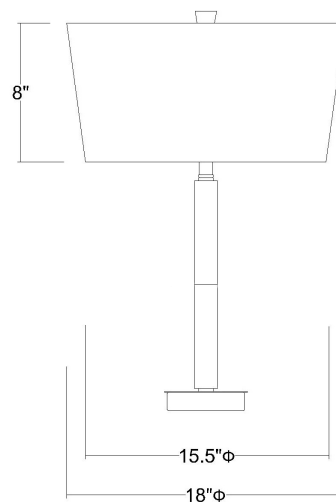

## TREND HOME 1-LIGHT TABLE LAMP

<b>Description:</b>	Trend Home 1-Light Table Lamp
<b>Finish:</b>	Satin Nickel
<b>Dimensions:</b>	18" Dia. x 24-1/2" H
<b>Bulbs:</b>	1-100W Med.
<b>Installed Weight:</b>	5.4 lbs.
<b>Certification:</b>	cUL

<b>Material:</b>	Steel and fabric
<b>Shade:</b>	White linen hardback
<b>Shade Dimensions:</b>	18" x 15-1/2" tapered Dia. x 8" H
<b>Glass:</b>	NA
<b>Cord:</b>	6' clear plug-in
<b>Switch:</b>	3-Way Rotary