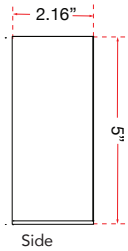

ABRA MODEL **50090NL-1-MB**

Single box number light with photocell with one or Two Number's

FAMILY NAME **Numero**

UPC 00810035191136

FIXTURE MATERIAL				FIXTURE DIMENSIONS IN INCHES										
Frame Material	Finishes Available	Diffuser Type	Diffuser Finish	Diameter	Height	o.a.h	Width	Length	Ext	Weight	ADA	Location	Rating	Compliance
Steel	MB-Matte Black	Acrylic	White		5	5	5		2.16		Compliant	Wall Mount only	Wet Location	cETL
LAMPING										Compatible Dimmers	Junction Box Type	SUPPLIED		
Lamp Type	Lamp qty	Wattage	Max Wattage	Base	Kelvin	CRI	Initial Lumen's	Delivered Lumen's	Voltage		Standard 4 x 4 Octagon Box			
LED	1	5.5w	5.5w	Solid State Module	3000k	90+	467.5	350.625 estimated	120v					
SPECIAL NOTES														