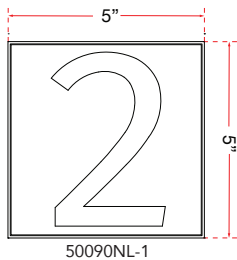

ABRA MODEL **50090NL-1-MB**

Single box number light with photocell with one or Two Number's

FAMILY NAME **Numero**

UPC 00810035191136

FIXTURE MATERIAL				FIXTURE DIMENSIONS IN INCHES										
Frame Material	Finishes Available	Diffuser Type	Diffuser Finish	Diameter	Height	o.a.h	Width	Length	Ext	Weight	ADA	Location	Rating	Compliance
Steel	MB-Matte Black	Acrylic	White		5	5	5		2.16		Compliant	Wall Mount only	Wet Location	cETL
LAMPING										Compatible Dimmers	Junction Box Type	SUPPLIED		
Lamp Type	Lamp qty	Wattage	Max Wattage	Base	Kelvin	CRI	Initial Lumen's	Delivered Lumen's	Voltage		Standard 4 x 4 Octagon Box			
LED	1	5.5w	5.5w	Solid State Module	3000k	90+	467.5	350.625 estimated	120v					
SPECIAL NOTES														