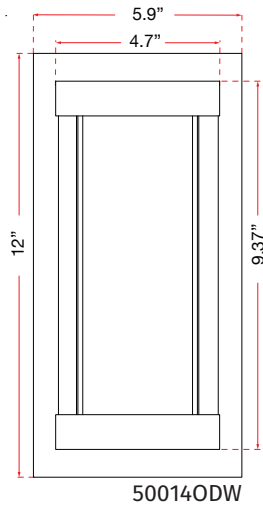

ABRA MODEL **500140DW-316STS** Marine Grade 316 Stainless Steel Wall Fixture
 FAMILY NAME **Atom** UPC **00810035190771**

FIXTURE MATERIAL				FIXTURE DIMENSIONS IN INCHES										
Frame Material	Finishes Available	Diffuser Type	Diffuser Finish	Diameter	Height	o.a.h	Width	Length	Ext	Weight	ADA	Location	Rating	Compliance
Steel	316STS-Stainless Steel SL-Silica,MB-Matt Black	Glass	Frosted		12	12	5.9		2.9	5	Compliant	Wall Mount only	Wet Location	cETL
LAMPING										Compatible Dimmers		Junction Box Type		SUPPLIED
Lamp Type	Lamp qty	Wattage	Max Wattage	Base	Kelvin	CRI	Initial Lumen's	Delivered Lumen's	Voltage			Standard 4 x 4 Octagon Box		
LED	1	12w	12w	Solid State Module	3000k	90+	1020	714 estimated	120v					
SPECIAL NOTES														