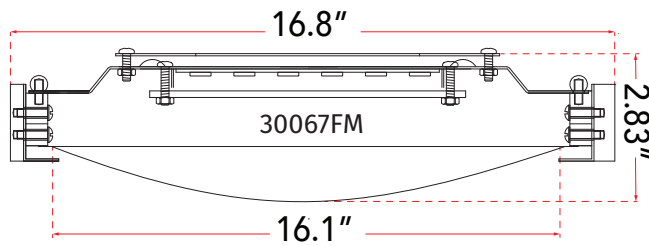

ABRA MODEL **30067FM-BN**

17" Low Profile Frosted Glass Flushmount with High Output Dimmable LED

FAMILY NAME **Halo**

UPC **00858083007733**

FIXTURE MATERIAL				FIXTURE DIMENSIONS IN INCHES										
Frame Material	Finishes Available	Diffuser Type	Diffuser Finish	Diameter	Height	o.a.h	Width	Length	Ext	Weight	ADA	Location	Rating	Compliance
Metal	BN-Brushed Nickel CH-Chrome	Glass	Frosted	16.8	2.75	2.83				9		Ceiling Mount only	Damp Location	cETL T-24
LAMPING										Compatible Dimmers		Junction Box Type		SUPPLIED
Lamp Type	Lamp qty	Wattage	Max Wattage	Base	Kelvin	CRI	Initial Lumen's	Delivered Lumen's	Voltage			Standard 4 x 4 Octagon Box		
LED	1	29w	29w	Solid State Module	3000k	90+	2465	1726 estimated	120v					
SPECIAL NOTES														