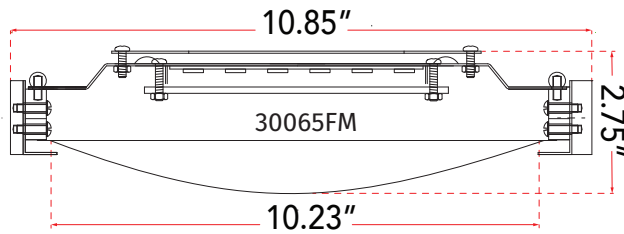

ABRA MODEL **30065FM-BN**

11" Low Profile Frosted Glass Flushmount with High Output Dimmable LED

FAMILY NAME **Halo**

UPC **00858083007696**

FIXTURE MATERIAL				FIXTURE DIMENSIONS IN INCHES										
Frame Material	Finishes Available	Diffuser Type	Diffuser Finish	Diameter	Height	o.a.h	Width	Length	Ext	Weight	ADA	Location	Rating	Compliance
Metal	BN-Brushed Nickel CH-Chrome	Glass	Frosted	10.85	2.75	2.75				4		Ceiling Mount only	Damp Location	cETL T-24
LAMPING										Compatible Dimmers		Junction Box Type		SUPPLIED
Lamp Type	Lamp qty	Wattage	Max Wattage	Base	Kelvin	CRI	Initial Lumen's	Delivered Lumen's	Voltage			Standard 4 x 4 Octagon Box		
LED	1	29w	29w	Solid State Module	3000k	90+	1360	952 estimated	120v					
SPECIAL NOTES														