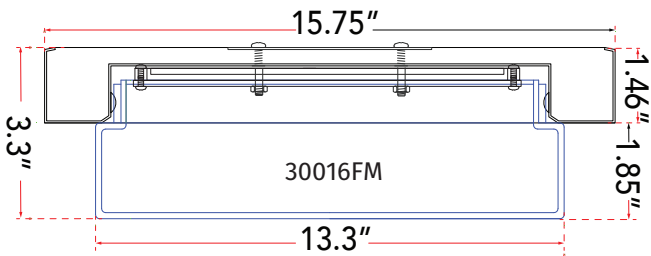

ABRA MODEL **30016FM-BZ**

**16" Stepped Opal Glass Flushmount with High Output Dimmable LED**

FAMILY NAME **Step**

UPC **00858083007573**

FIXTURE MATERIAL				FIXTURE DIMENSIONS IN INCHES										
Frame Material	Finishes Available	Diffuser Type	Diffuser Finish	Diameter	Height	o.a.h	Width	Length	Ext	Weight	ADA	Location	Rating	Compliance
Metal	BZ- Bronze BN-Brushed Nickel, CH- Chrome	Glass	Opal	15.75	3.3	3.3				9.5		Ceiling Mount only	Damp Location	cETL T-24
LAMPING										Compatible Dimmers		Junction Box Type		SUPPLIED
Lamp Type	Lamp qty	Wattage	Max Wattage	Base	Kelvin	CRI	Initial Lumen's	Delivered Lumen's	Voltage			Standard 4 x 4 Octagon Box		
LED	1	29w	30w	Solid State Module	3000k	90+	2456	1726 estimated	120v			SPECIAL NOTES		