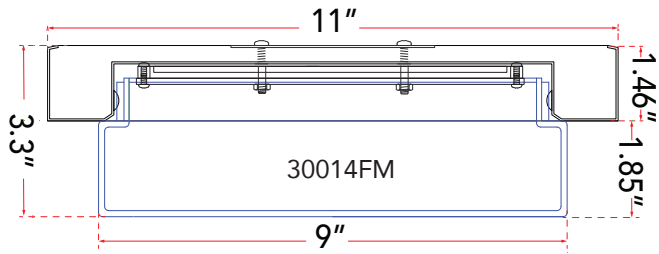

ABRA MODEL **30014FM-CH**

**11" Stepped Opal Glass Flushmount with High Output Dimmable LED**

FAMILY NAME **Step**

UPC **00858022007504**

FIXTURE MATERIAL				FIXTURE DIMENSIONS IN INCHES										
Frame Material	Finishes Available	Diffuser Type	Diffuser Finish	Diameter	Height	o.a.h	Width	Length	Ext	Weight	ADA	Location	Rating	Compliance
Metal	CH-Chrome BN-Brushed Nickel, BZ-Bronze	Glass	Opal	11	3.3	3.3				4		Ceiling Mount only	Damp Location	cETL T-24
LAMPING										Compatible Dimmers		Junction Box Type		SUPPLIED
Lamp Type	Lamp qty	Wattage	Max Wattage	Base	Kelvin	CRI	Initial Lumen's	Delivered Lumen's	Voltage			Standard 4 x 4 Octagon Box		
LED	1	16w	16w	Solid State Module	3000k	90+	1360	952 estimated	120v	SPECIAL NOTES				