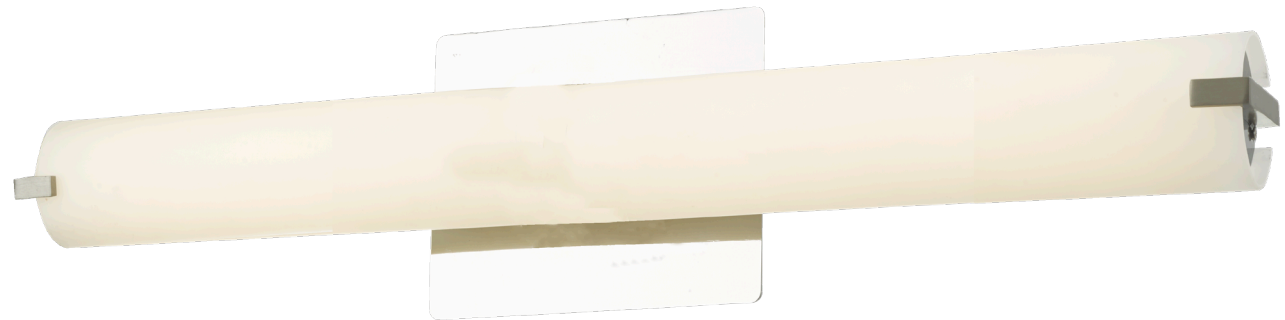

ABRA MODEL **20089WV-BN**  
 FAMILY NAME **Squire**

**Squire 20" round opal glass vanity**  
 UPC **00810035190450**

FIXTURE MATERIAL				FIXTURE DIMENSIONS IN INCHES										
Frame Material	Finishes Available	Diffuser Type	Diffuser Finish	Diameter	Height	o.a.h	Width	Length	Ext	Weight	ADA	Location	Rating	Compliance
Metal	BN-Brushed Nickel CH-Chrome	Glass	Opal		2.25	4.9		18	4		Compliant	Wall Mount only	Damp Location	cETL T-24
LAMPING										Compatible Dimmers		Junction Box Type		SUPPLIED
Lamp Type	Lamp qty	Wattage	Max Wattage	Base	Kelvin	CRI	Initial Lumen's	Delivered Lumen's	Voltage			Standard 4 x 4 Octagon Box		
LED	1	16w	16w	Solid State Module	3000k	90+	1360	952 estimated	120v					
SPECIAL NOTES														