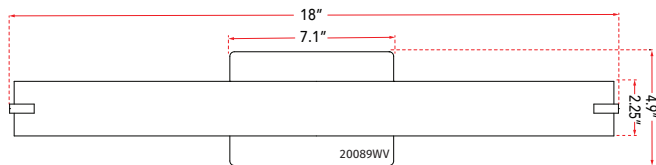

ABRA MODEL **20089WV-BN**  
 FAMILY NAME **Squire**

**Squire 20" round opal glass vanity**  
 UPC **00810035190450**

FIXTURE MATERIAL				FIXTURE DIMENSIONS IN INCHES										
Frame Material	Finishes Available	Diffuser Type	Diffuser Finish	Diameter	Height	o.a.h	Width	Length	Ext	Weight	ADA	Location	Rating	Compliance
Metal	BN-Brushed Nickel CH-Chrome	Glass	Opal		2.25	4.9		18	4		Compliant	Wall Mount only	Damp Location	cETL T-24
LAMPING										Compatible Dimmers		Junction Box Type		SUPPLIED
Lamp Type	Lamp qty	Wattage	Max Wattage	Base	Kelvin	CRI	Initial Lumen's	Delivered Lumen's	Voltage			Standard 4 x 4 Octagon Box		
LED	1	16w	16w	Solid State Module	3000k	90+	1360	952 estimated	120v					
SPECIAL NOTES														