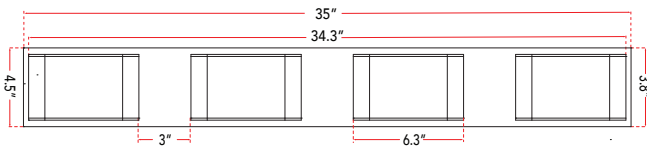

ABRA MODEL **20047WV-BL**

Metal Vanity Fixture

FAMILY NAME **Bianca**

UPC **00810035190306**

FIXTURE MATERIAL				FIXTURE DIMENSIONS IN INCHES										
Frame Material	Finishes Available	Diffuser Type	Diffuser Finish	Diameter	Height	o.a.h	Width	Length	Ext	Weight	ADA	Location	Rating	Compliance
Steel	BL-Black CH-Chrome	Acrylic	Frosted		3.8	4.5		35	3.5		Compliant	Wall Mount only	Damp Location	cETL
LAMPING										Compatible Dimmers		Junction Box Type		SUPPLIED
Lamp Type	Lamp qty	Wattage	Max Wattage	Base	Kelvin	CRI	Initial Lumen's	Delivered Lumen's	Voltage	ELV		Standard 4 x 4 Octagon Box		
LED	8	6.5w	52w	Solid State Module	3000k	90+	4420	3094 estimated	120v	SPECIAL NOTES				