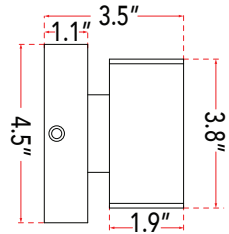

ABRA MODEL **20047WV-BL**

Metal Vanity Fixture

FAMILY NAME **Bianca**

UPC **00810035190306**

FIXTURE MATERIAL				FIXTURE DIMENSIONS IN INCHES										
Frame Material	Finishes Available	Diffuser Type	Diffuser Finish	Diameter	Height	o.a.h	Width	Length	Ext	Weight	ADA	Location	Rating	Compliance
Steel	BL-Black CH-Chrome	Acrylic	Frosted		3.8	4.5		35	3.5		Compliant	Wall Mount only	Damp Location	cETL
LAMPING										Compatible Dimmers		Junction Box Type		SUPPLIED
Lamp Type	Lamp qty	Wattage	Max Wattage	Base	Kelvin	CRI	Initial Lumen's	Delivered Lumen's	Voltage	ELV		Standard 4 x 4 Octagon Box		
LED	8	6.5w	52w	Solid State Module	3000k	90+	4420	3094 estimated	120v	SPECIAL NOTES				