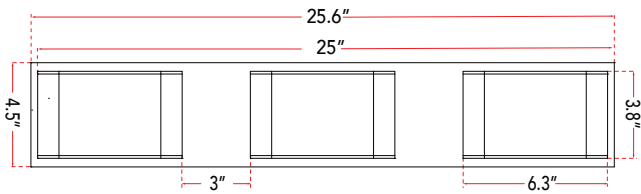

ABRA MODEL **20046WV-CH**

Metal Vanity Fixture

FAMILY NAME **Bianca**

UPC **00810035190290**

FIXTURE MATERIAL				FIXTURE DIMENSIONS IN INCHES										
Frame Material	Finishes Available	Diffuser Type	Diffuser Finish	Diameter	Height	o.a.h	Width	Length	Ext	Weight	ADA	Location	Rating	Compliance
Steel	CH-Chrome BN-Brushed Nickel	Acrylic	Frosted		3.8	4.5		25.6	3.5		Compliant	Wall Mount only	Damp Location	cETL
LAMPING										Compatible Dimmers		Junction Box Type		SUPPLIED
Lamp Type	Lamp qty	Wattage	Max Wattage	Base	Kelvin	CRI	Initial Lumen's	Delivered Lumen's	Voltage	ELV		Standard 4 x 4 Octagon Box		
LED	6	6.5w	39w	Solid State Module	3000k	90+	3315	2321 estimated	120v	SPECIAL NOTES				