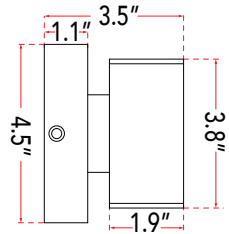

ABRA MODEL **20046WV-CH**

Metal Vanity Fixture

FAMILY NAME **Bianca**

UPC **00810035190290**

FIXTURE MATERIAL				FIXTURE DIMENSIONS IN INCHES										
Frame Material	Finishes Available	Diffuser Type	Diffuser Finish	Diameter	Height	o.a.h	Width	Length	Ext	Weight	ADA	Location	Rating	Compliance
Steel	CH-Chrome BN-Brushed Nickel	Acrylic	Frosted		3.8	4.5		25.6	3.5		Compliant	Wall Mount only	Damp Location	cETL
LAMPING										Compatible Dimmers		Junction Box Type		SUPPLIED
Lamp Type	Lamp qty	Wattage	Max Wattage	Base	Kelvin	CRI	Initial Lumen's	Delivered Lumen's	Voltage	ELV		Standard 4 x 4 Octagon Box		
LED	6	6.5w	39w	Solid State Module	3000k	90+	3315	2321 estimated	120v	SPECIAL NOTES				