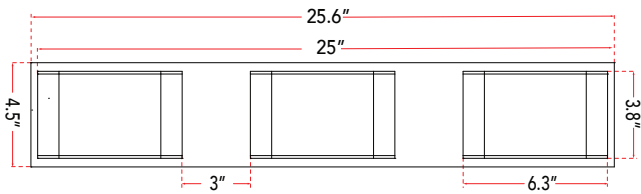

ABRA MODEL **20046WV-BL**

**Metal Vanity Fixture**

FAMILY NAME **Bianca**

UPC **00810035190283**

FIXTURE MATERIAL				FIXTURE DIMENSIONS IN INCHES										
Frame Material	Finishes Available	Diffuser Type	Diffuser Finish	Diameter	Height	o.a.h	Width	Length	Ext	Weight	ADA	Location	Rating	Compliance
Steel	BL-Black CH-Chrome	Acrylic	Frosted		3.8	4.5		25.6	3.5		Compliant	Wall Mount only	Damp Location	cETL
LAMPING										Compatible Dimmers	Junction Box Type	SUPPLIED		
Lamp Type	Lamp qty	Wattage	Max Wattage	Base	Kelvin	CRI	Initial Lumen's	Delivered Lumen's	Voltage	ELV	Standard 4 x 4 Octagon Box			
LED	6	6.5w	39w	Solid State Module	3000k	90+	3315	2321 estimated	120v	SPECIAL NOTES				