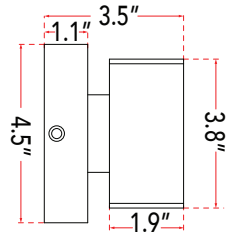

ABRA MODEL **20046WV-BL**

**Metal Vanity Fixture**

FAMILY NAME **Bianca**

UPC **00810035190283**

FIXTURE MATERIAL				FIXTURE DIMENSIONS IN INCHES										
Frame Material	Finishes Available	Diffuser Type	Diffuser Finish	Diameter	Height	o.a.h	Width	Length	Ext	Weight	ADA	Location	Rating	Compliance
Steel	BL-Black CH-Chrome	Acrylic	Frosted		3.8	4.5		25.6	3.5		Compliant	Wall Mount only	Damp Location	cETL
LAMPING										Compatible Dimmers	Junction Box Type	SUPPLIED		
Lamp Type	Lamp qty	Wattage	Max Wattage	Base	Kelvin	CRI	Initial Lumen's	Delivered Lumen's	Voltage	ELV	Standard 4 x 4 Octagon Box			
LED	6	6.5w	39w	Solid State Module	3000k	90+	3315	2321 estimated	120v	SPECIAL NOTES				