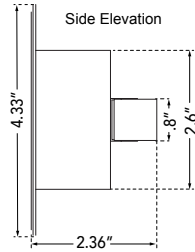

ABRA MODEL **20022WV-BA**

Vertical or Horizontal Mount 40" Dimmable LED Vanity Bar

FAMILY NAME **Foil**

UPC **00858083007122**

FIXTURE MATERIAL				FIXTURE DIMENSIONS IN INCHES										
Frame Material	Finishes Available	Diffuser Type	Diffuser Finish	Diameter	Height	o.a.h	Width	Length	Ext	Weight	ADA	Location	Rating	Compliance
Aluminum	BA-Brushed Aluminum CH-Chrome	Acrylic	White		2.6	4.33		39.5	2.36	2.5	Compliant	Wall Mount only	Damp Location	cETL
LAMPING										Compatible Dimmers		Junction Box Type		SUPPLIED
Lamp Type	Lamp qty	Wattage	Max Wattage	Base	Kelvin	CRI	Initial Lumen's	Delivered Lumen's	Voltage	ELV		Standard 4 x 4 Octagon Box		
LED	1	20w	20w	Solid State Module	3000k	90+	1700	1190 estimated	120v	SPECIAL NOTES				