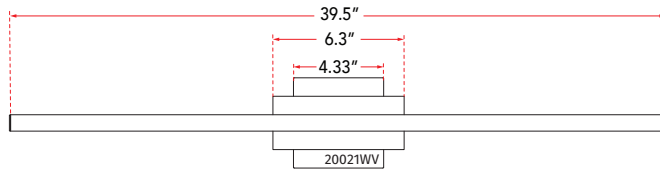

ABRA MODEL **20022WV-BA**

Vertical or Horizontal Mount 40" Dimmable LED Vanity Bar

FAMILY NAME **Foil**

UPC **00858083007122**

FIXTURE MATERIAL				FIXTURE DIMENSIONS IN INCHES										
Frame Material	Finishes Available	Diffuser Type	Diffuser Finish	Diameter	Height	o.a.h	Width	Length	Ext	Weight	ADA	Location	Rating	Compliance
Aluminum	BA-Brushed Aluminum CH-Chrome	Acrylic	White		2.6	4.33		39.5	2.36	2.5	Compliant	Wall Mount only	Damp Location	cETL
LAMPING										Compatible Dimmers		Junction Box Type		SUPPLIED
Lamp Type	Lamp qty	Wattage	Max Wattage	Base	Kelvin	CRI	Initial Lumen's	Delivered Lumen's	Voltage	ELV		Standard 4 x 4 Octagon Box		
LED	1	20w	20w	Solid State Module	3000k	90+	1700	1190 estimated	120v	SPECIAL NOTES				