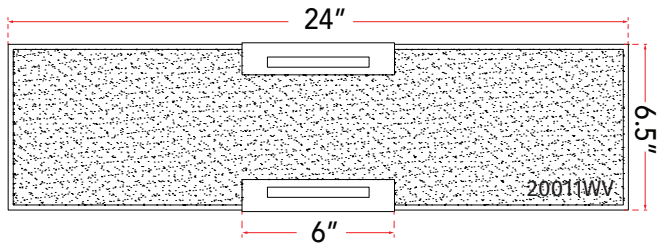

ABRA MODEL **20011WV-CH**

Curved glass panel LED vanity

FAMILY NAME **Allure**

UPC 00810035190139

Side Elevation

FIXTURE MATERIAL				FIXTURE DIMENSIONS IN INCHES										
Frame Material	Finishes Available	Diffuser Type	Diffuser Finish	Diameter	Height	o.a.h	Width	Length	Ext	Weight	ADA	Location	Rating	Compliance
Steel	CH-Chrome BN-Brushed Nickel	Glass	Frosted		6.5	6.5		24	3	9	Compliant	Wall Mount only	Damp Location	cETL
LAMPING										Compatible Dimmers	Junction Box Type	SUPPLIED		
Lamp Type	Lamp qty	Wattage	Max Wattage	Base	Kelvin	CRI	Initial Lumen's	Delivered Lumen's	Voltage	Most Dimmers	Standard 4 x 4 Octagon Box			
LED	1	32w	32w	Solid State Module	3000k	90+	2720	1904 estimated	120v	SPECIAL NOTES				