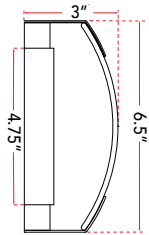

ABRA MODEL **20011WV-CH**

Curved glass panel LED vanity

FAMILY NAME **Allure**

UPC 00810035190139

Side Elevation

FIXTURE MATERIAL				FIXTURE DIMENSIONS IN INCHES										
Frame Material	Finishes Available	Diffuser Type	Diffuser Finish	Diameter	Height	o.a.h	Width	Length	Ext	Weight	ADA	Location	Rating	Compliance
Steel	CH-Chrome BN-Brushed Nickel	Glass	Frosted		6.5	6.5		24	3	9	Compliant	Wall Mount only	Damp Location	cETL
LAMPING										Compatible Dimmers	Junction Box Type	SUPPLIED		
Lamp Type	Lamp qty	Wattage	Max Wattage	Base	Kelvin	CRI	Initial Lumen's	Delivered Lumen's	Voltage	Most Dimmers	Standard 4 x 4 Octagon Box			
LED	1	32w	32w	Solid State Module	3000k	90+	2720	1904 estimated	120v	SPECIAL NOTES				