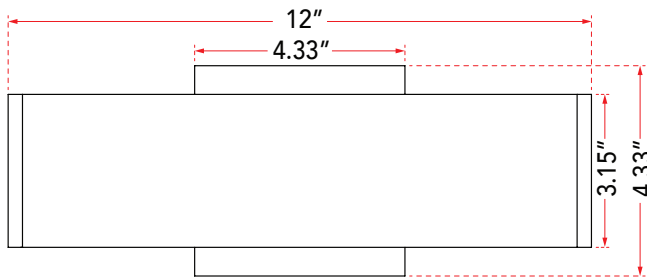

ABRA MODEL **20001WV-BA**

**Up-Down Light 12" LED Vanity-Wall Bar**

FAMILY NAME **Slim**

UPC **00858083007047**

FIXTURE MATERIAL				FIXTURE DIMENSIONS IN INCHES										
Frame Material	Finishes Available	Diffuser Type	Diffuser Finish	Diameter	Height	o.a.h	Width	Length	Ext	Weight	ADA	Location	Rating	Compliance
Aluminum	BA-Brushed Aluminum BB-Brushed Bronze	Acrylic	White		3.15	4.33	0.6	12	2	3.5	Compliant	Wall Mount only	Damp Location	cETLus
LAMPING										Compatible Dimmers	Junction Box Type	SUPPLIED		
Lamp Type	Lamp qty	Wattage	Max Wattage	Base	Kelvin	CRI	Initial Lumen's	Delivered Lumen's	Voltage	ELV	Standard 4 x 4 Octagon Box			
LED	2	7w	14w	Solid State Module	3000k	90+	1190	833 estimated	120v	SPECIAL NOTES				