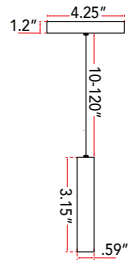

ABRA MODEL **10095PN-BB**

32" Cable Suspended LED Pendant with Up-Down Light

FAMILY NAME **Slim**

UPC **00858083007016**

FIXTURE MATERIAL				FIXTURE DIMENSIONS IN INCHES										
Frame Material	Finishes Available	Diffuser Type	Diffuser Finish	Diameter	Height	o.a.h	Width	Length	Ext	Weight	ADA	Location	Rating	Compliance
Aluminum	BB-Brushed Bronze BA-Brushed Aluminum	Acrylic	White		3.15	12 to 120	0.6	32		11		Ceiling Mount only	Damp Location	cETL
LAMPING										Compatible Dimmers		Junction Box Type		SUPPLIED
Lamp Type	Lamp qty	Wattage	Max Wattage	Base	Kelvin	CRI	Initial Lumen's	Delivered Lumen's	Voltage	ELV		Standard 4 x 4 Octagon Box		10ft Cable
LED	2	5+17w	22w	Solid State Module	3000k	90+	1615	1785 estimated	120v	SPECIAL NOTES				