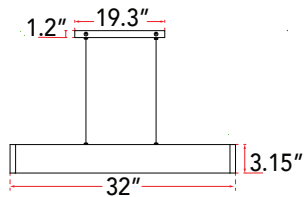

ABRA MODEL **10095PN-BB**

32" Cable Suspended LED Pendant with Up-Down Light

FAMILY NAME **Slim**

UPC **00858083007016**

FIXTURE MATERIAL				FIXTURE DIMENSIONS IN INCHES										
Frame Material	Finishes Available	Diffuser Type	Diffuser Finish	Diameter	Height	o.a.h	Width	Length	Ext	Weight	ADA	Location	Rating	Compliance
Aluminum	BB-Brushed Bronze BA-Brushed Aluminum	Acrylic	White		3.15	12 to 120	0.6	32		11		Ceiling Mount only	Damp Location	cETL
LAMPING										Compatible Dimmers		Junction Box Type		SUPPLIED
Lamp Type	Lamp qty	Wattage	Max Wattage	Base	Kelvin	CRI	Initial Lumen's	Delivered Lumen's	Voltage	ELV		Standard 4 x 4 Octagon Box		10ft Cable
LED	2	5+17w	22w	Solid State Module	3000k	90+	1615	1785 estimated	120v	SPECIAL NOTES				