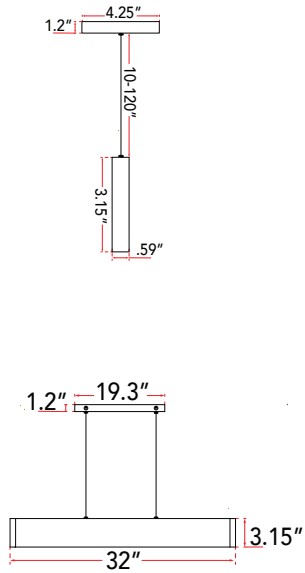

ABRA MODEL **10095PN-BA**

**32" Cable Suspended LED Pendant with Up-Down Light**

FAMILY NAME **Slim**

UPC **00858083007009**

FIXTURE MATERIAL				FIXTURE DIMENSIONS IN INCHES										
Frame Material	Finishes Available	Diffuser Type	Diffuser Finish	Diameter	Height	o.a.h	Width	Length	Ext	Weight	ADA	Location	Rating	Compliance
Aluminum	BA-Brushed Aluminum BB-Brushed Bronze	Acrylic	White		3.15	12 to 120	0.6	32		11		Ceiling Mount only	Damp Location	cETL
LAMPING										Compatible Dimmers		Junction Box Type		SUPPLIED
Lamp Type	Lamp qty	Wattage	Max Wattage	Base	Kelvin	CRI	Initial Lumen's	Delivered Lumen's	Voltage	ELV		Standard 4 x 4 Octagon Box		10ft Cable
LED	2	5+16w	21w	Solid State Module	3000k	90+	1615	1131 estimated	120v	SPECIAL NOTES				